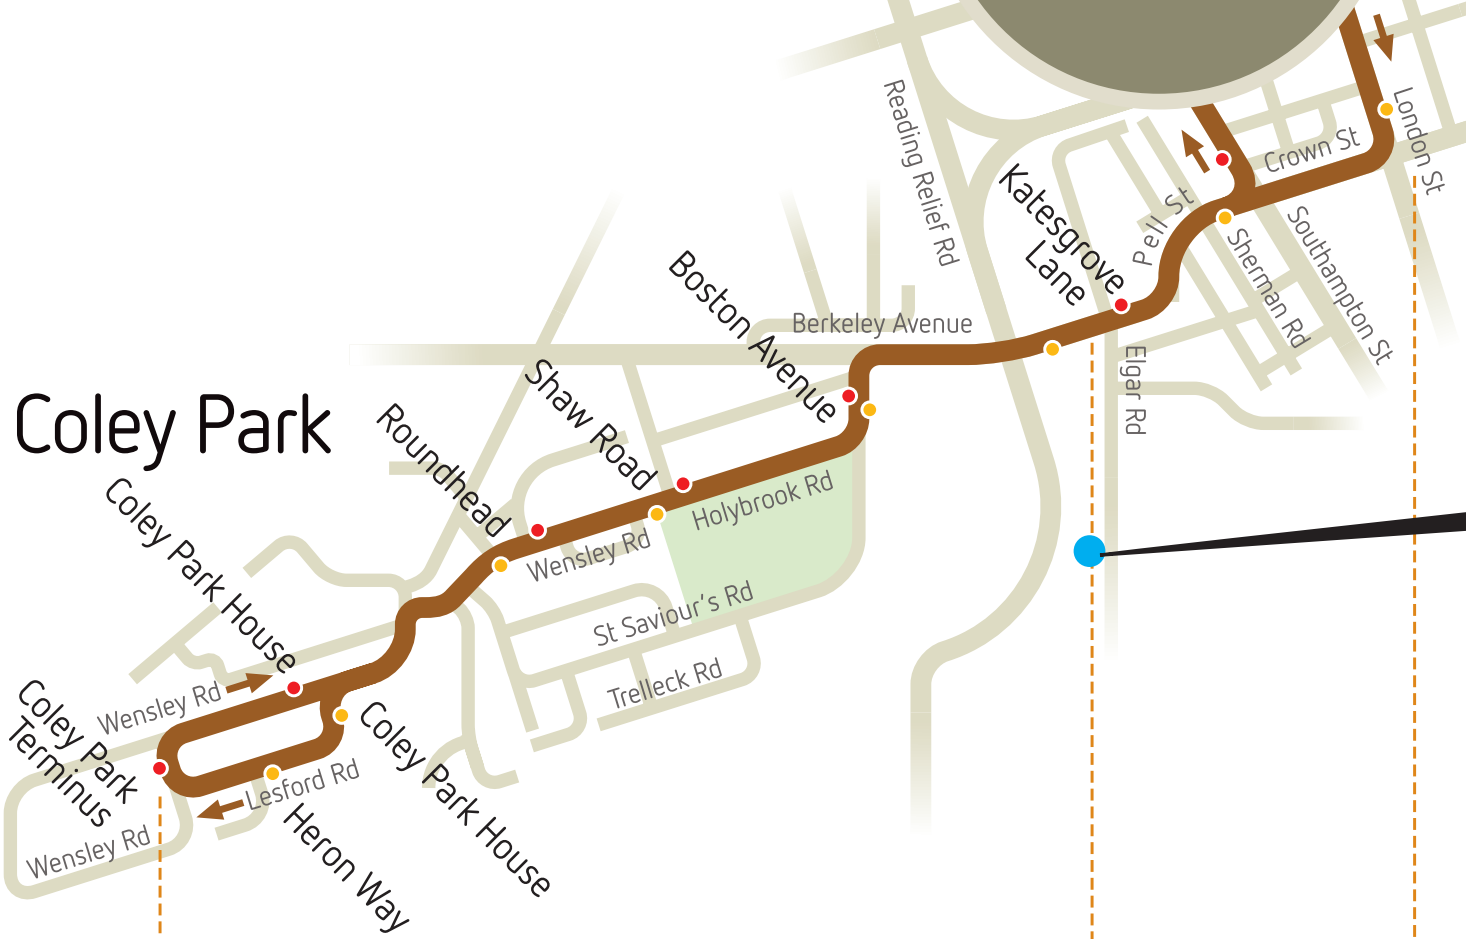

Central Reading

Coley Park

Katesgrove Children's Centre

5 mins

10 mins