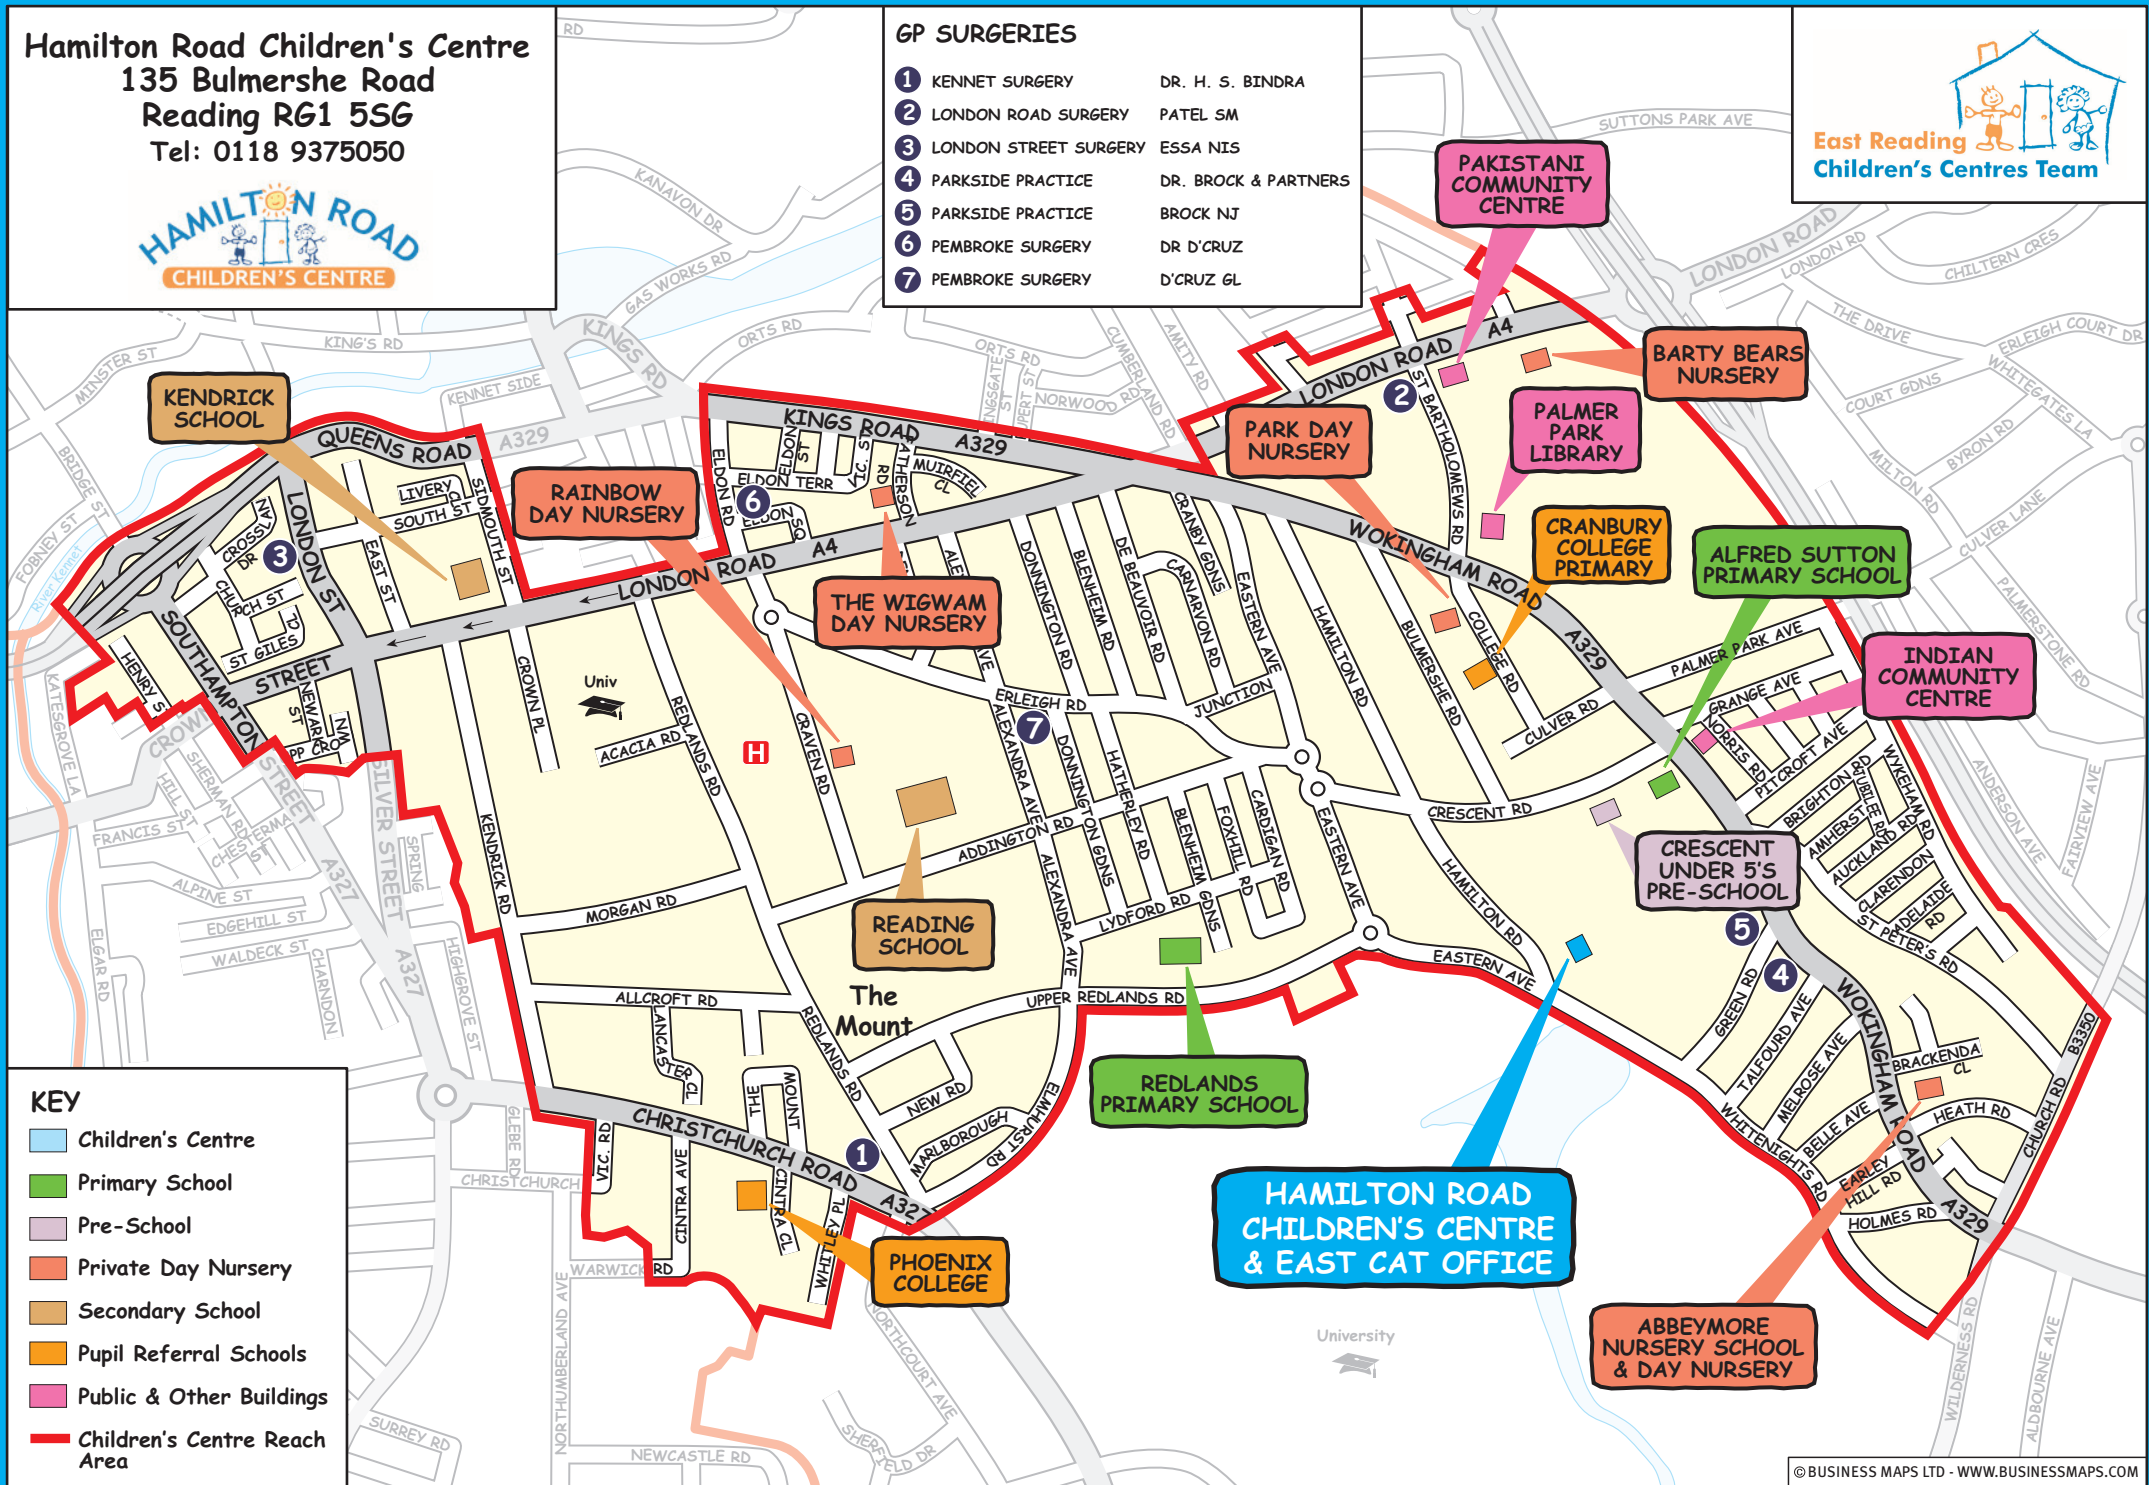

**Hamilton Road Children's Centre**  
 135 Bulmershe Road  
 Reading RG1 5SG  
 Tel: 0118 9375050

**GP SURGERIES**

- |   |                       |                      |
|---|-----------------------|----------------------|
| 1 | KENNET SURGERY        | DR. H. S. BINDRA     |
| 2 | LONDON ROAD SURGERY   | PATEL SM             |
| 3 | LONDON STREET SURGERY | ESSA NIS             |
| 4 | PARKSIDE PRACTICE     | DR. BROCK & PARTNERS |
| 5 | PARKSIDE PRACTICE     | BROCK NJ             |
| 6 | PEMBROKE SURGERY      | DR D'CRUZ            |
| 7 | PEMBROKE SURGERY      | D'CRUZ GL            |

**KEY**

- Children's Centre
- Primary School
- Pre-School
- Private Day Nursery
- Secondary School
- Pupil Referral Schools
- Public & Other Buildings
- Children's Centre Reach Area