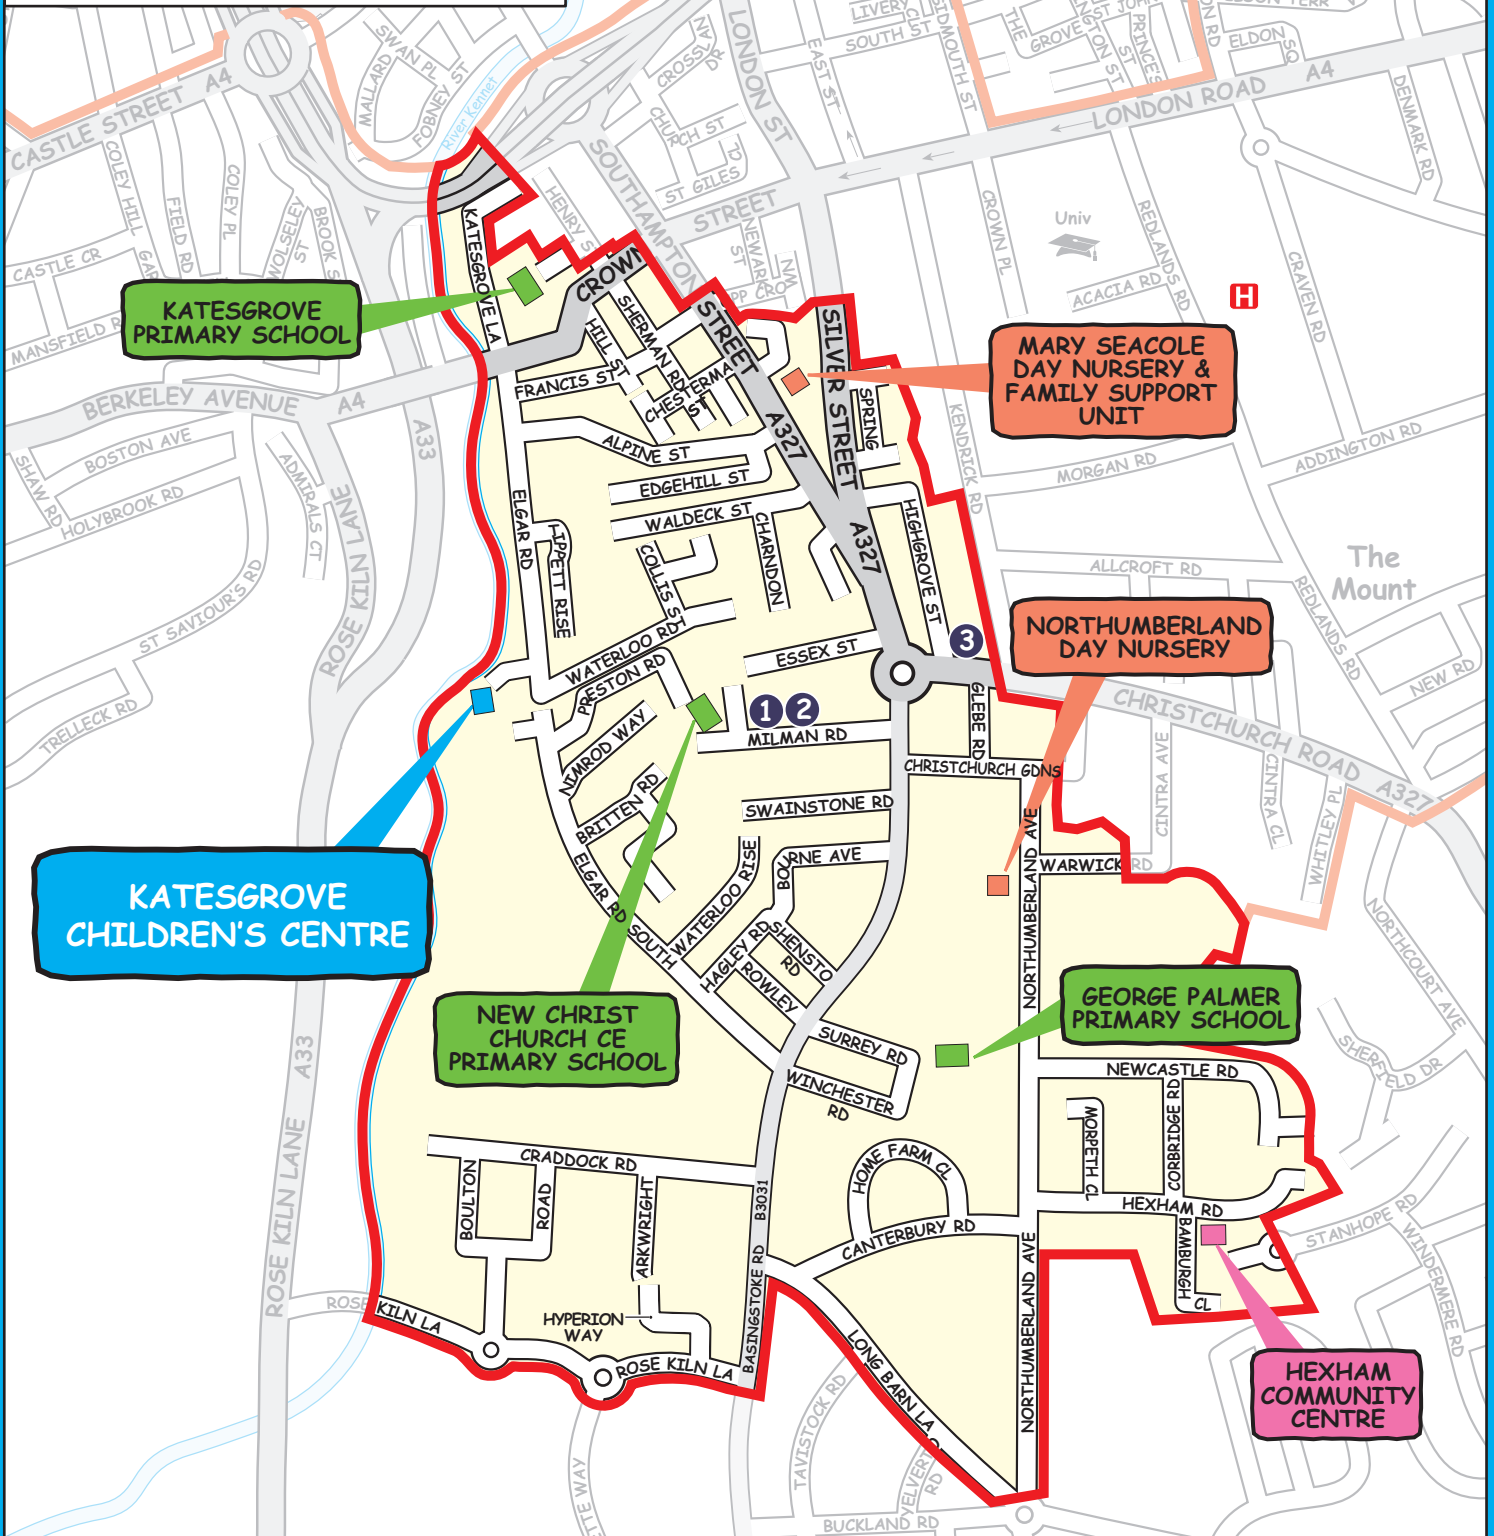

Katesgrove Children's Centre
 Elgar Road (Off Berkeley Avenue)
 Reading RG2 0BN
 Tel: 0118 9015664

Katesgrove
 A Sure Start Children's Centre

East Reading
 Children's Centres Team

KATESGROVE CHILDREN'S CENTRE

KATESGROVE PRIMARY SCHOOL

MARY SEACOLE DAY NURSERY & FAMILY SUPPORT UNIT

NORTHUMBERLAND DAY NURSERY

NEW CHRIST CHURCH CE PRIMARY SCHOOL

GEORGE PALMER PRIMARY SCHOOL

HEXHAM COMMUNITY CENTRE

KEY

- Children's Centre
- Primary School
- Private Day Nursery
- Public & Other Buildings
- Children's Centre Reach Area

GP SURGERIES

① MILMAN ROAD SURGERY	KUMAR P
② MILMAN ROAD SURGERY	LISTER BA
③ WHITLEY VILLA SURGERY	NARAN KB